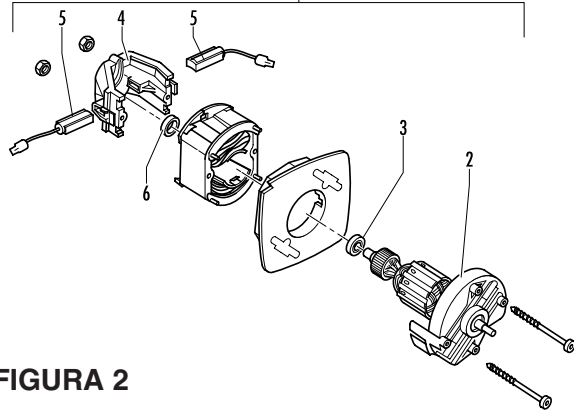

brand	PARTNER

date	SEPT/03	SHEET 1/2

Model	Prefix
P1640 + BAG	01

Product number
953900289

FIGURA 2